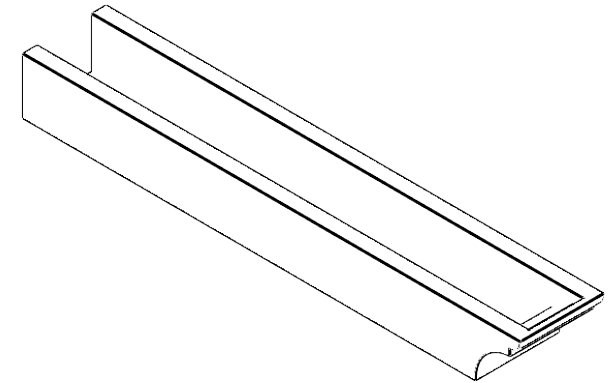

ITEM NUMBER: RFTURO060X04000X36000X004YOR00RCPR

6"W X 4"H X 36"L TIMBERTHANE ROUGH CEDAR YORKTOWN FAUX WOOD OPEN RAFTER TAIL, 4"L END, PRIMED TAN

SIDE PROFILE

FRONT PROFILE

ISOMETRIC

GENERATED DATE : 03/02/2023

EKENA MILLWORK
2300 WEST MAIN ST.
CLARKSVILLE, TX 75426
TOLL FREE: 866-607-0453
WWW.EKENAMILLWORK.COM

NOTES

1. INSTALLATION TO BE COMPLETED IN ACCORDANCE WITH MANUFACTURER'S SPECIFICATIONS.
2. DRAWING MAY NOT BE TO SCALE
3. THIS DRAWING IS INTENDED FOR DESIGN AND PLANNING PURPOSES ONLY.
4. ALL INFORMATION CONTAINED HEREIN WAS CURRENT AT THE TIME OF DEVELOPMENT BUT MUST BE REVIEWED AND APPROVED BY THE PRODUCT MANUFACTURER TO BE CONSIDERED ACCURATE.
5. TIMBERTHANE ARCHITECTURAL PRODUCTS ARE MADE FROM HIGH DENSITY URETHANE AND COME FACTORY PRIMED