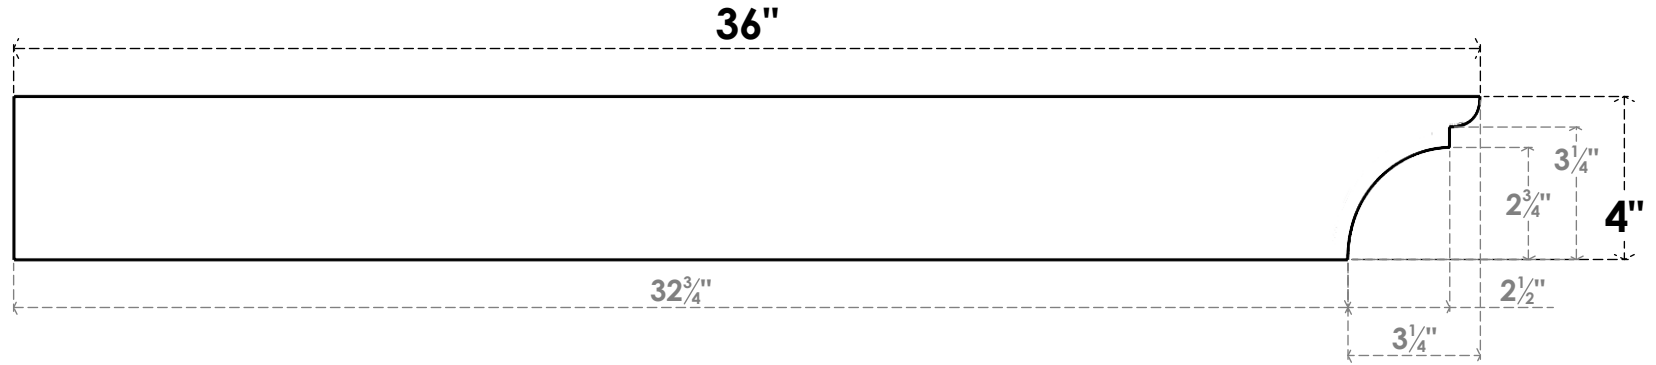

ITEM NUMBER: RFTURO060X04000X36000X004YOR00RCPR

6"W X 4"H X 36"L TIMBERTHANE ROUGH CEDAR YORKTOWN FAUX WOOD OPEN RAFTER TAIL, 4"L END, PRIMED TAN

SIDE PROFILE

FRONT PROFILE

ISOMETRIC

GENERATED DATE : 03/02/2023