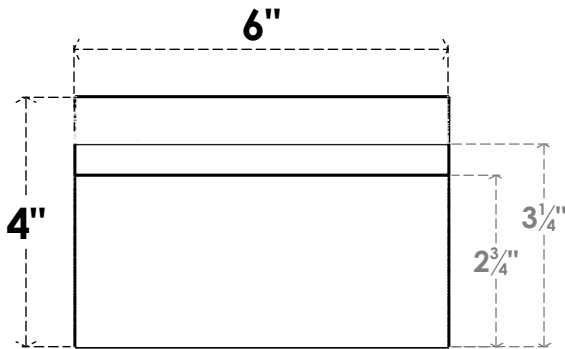

ITEM NUMBER: RFTURO060X04000X36000X004YOR00RCPR

6"W X 4"H X 36"L TIMBERTHANE ROUGH CEDAR YORKTOWN FAUX WOOD OPEN RAFTER TAIL, 4"L END, PRIMED TAN

SIDE PROFILE

FRONT PROFILE

ISOMETRIC

GENERATED DATE : 03/02/2023